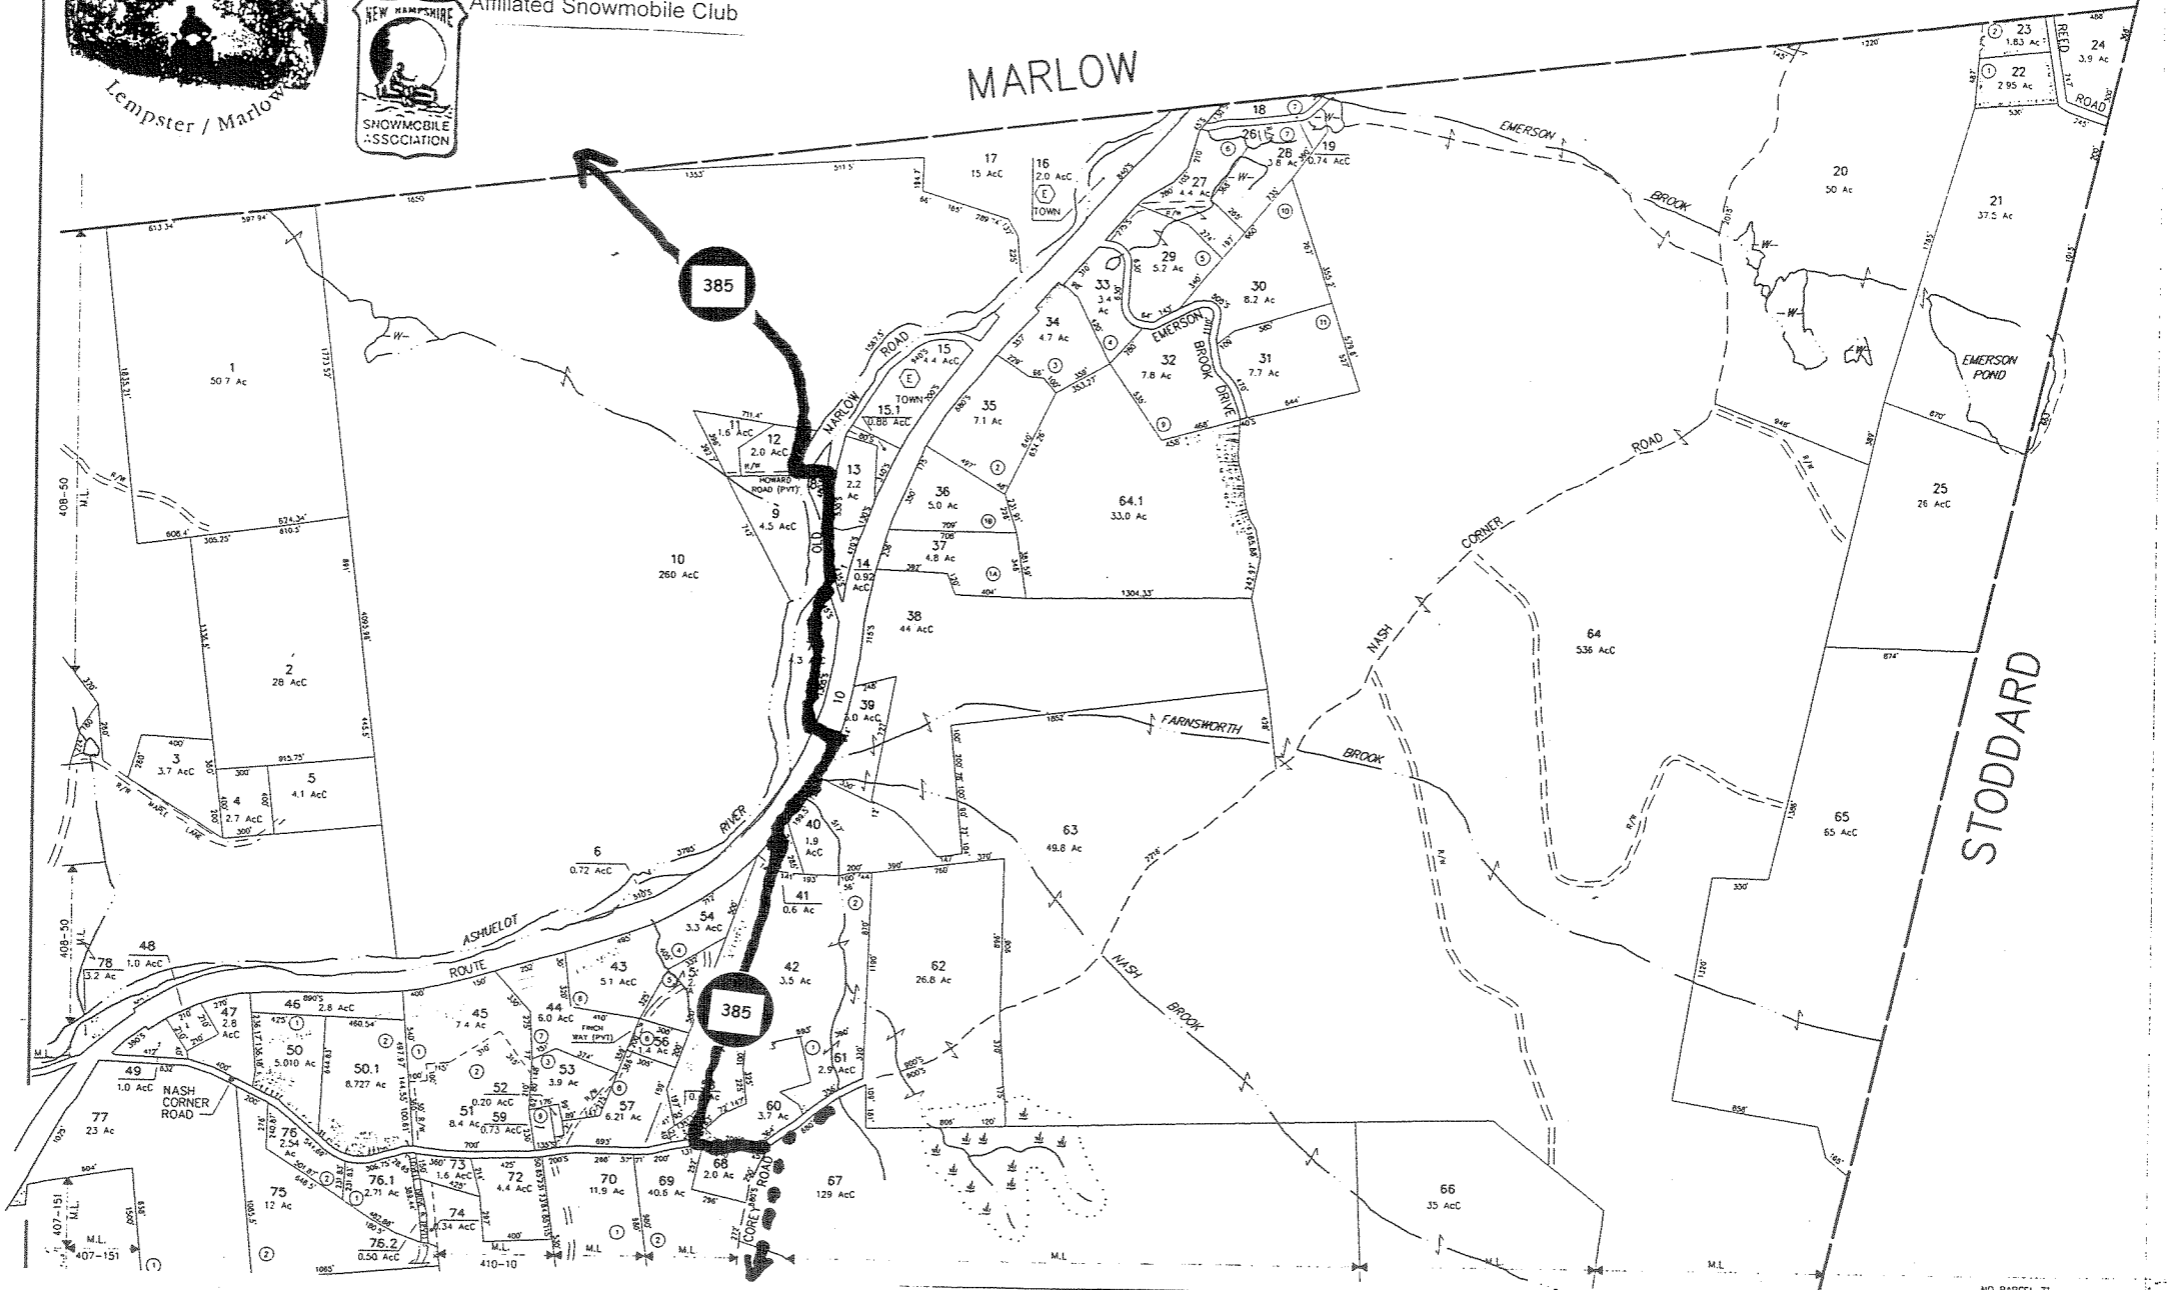

Hidden Valley Sno-Riders
 PO Box 417
 Marlow, NH 03456
 Affiliated Snowmobile Club

To Keene
 Corridor 6

PROPERTY MAPS	INDEX DIAGRAM	MAP NO.
GILSUM	408 407 410	409
NEW HAMPSHIRE		